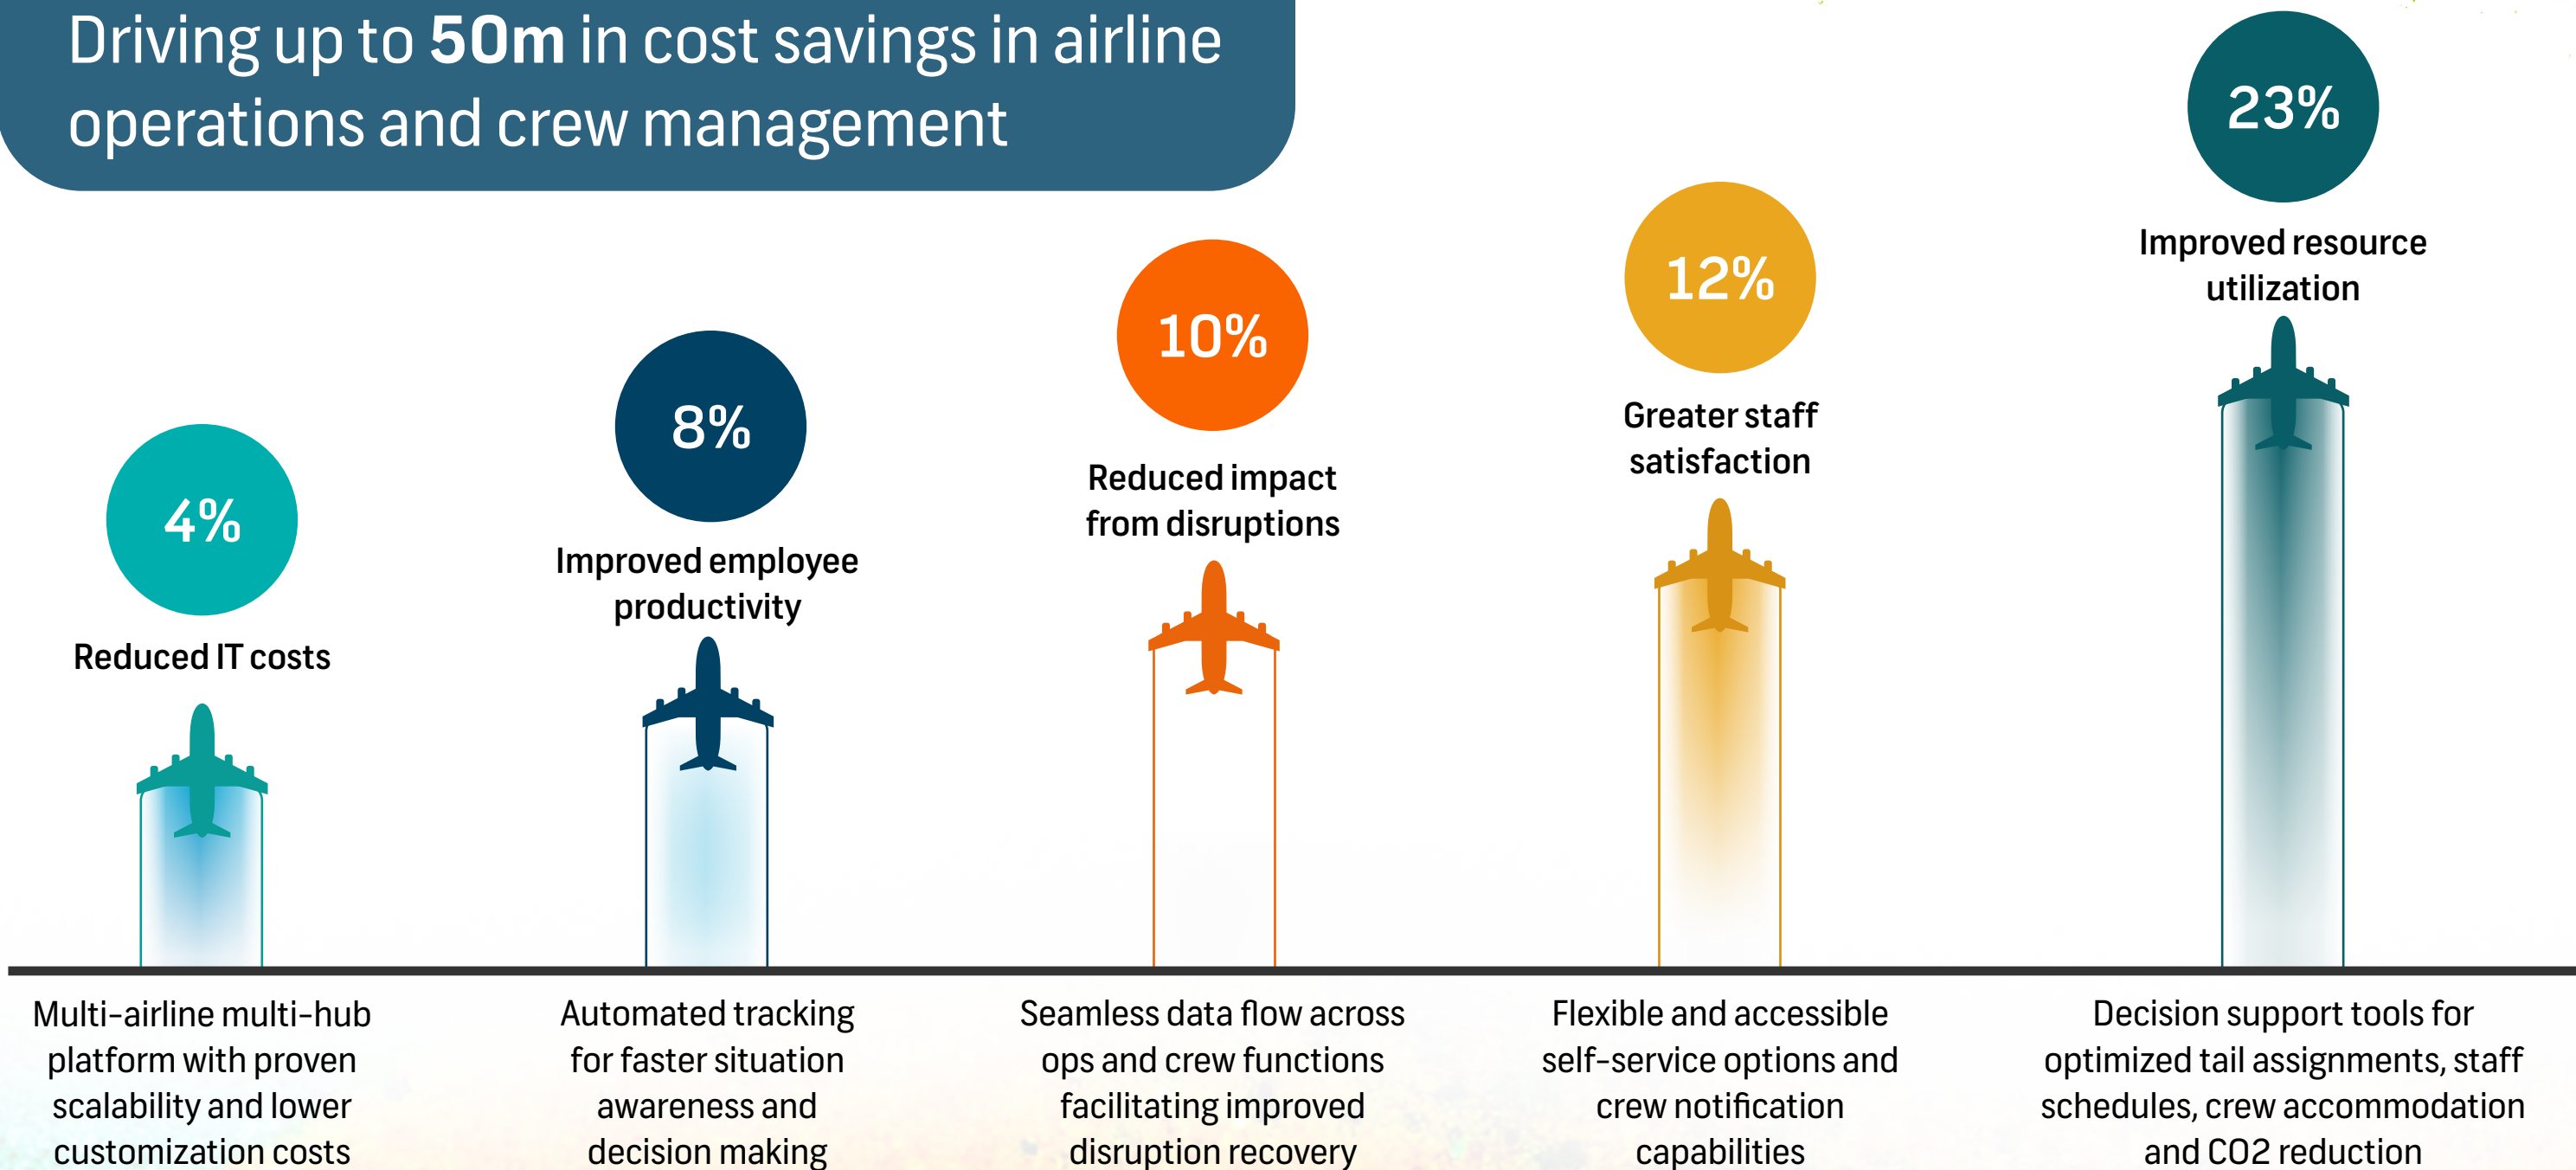

iFlight from IBS Software

Driving up to **50m** in cost savings in airline operations and crew management

Values are indicative based on 40 aircraft. [Talk to an IBS expert](#) for precise calculations for your airline.